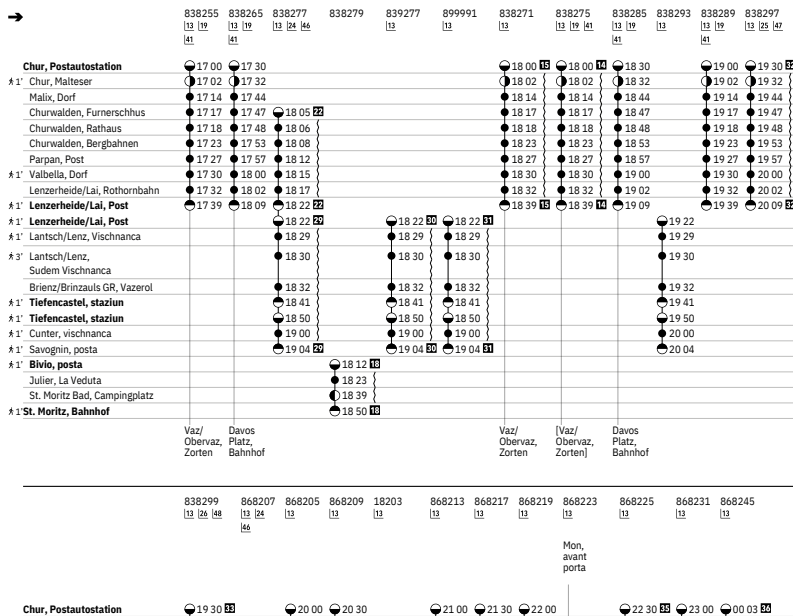

90.182 Chur - Lenzerheide - Bivio - Julier - St. Moritz

Stand: 9. Dezember 2025