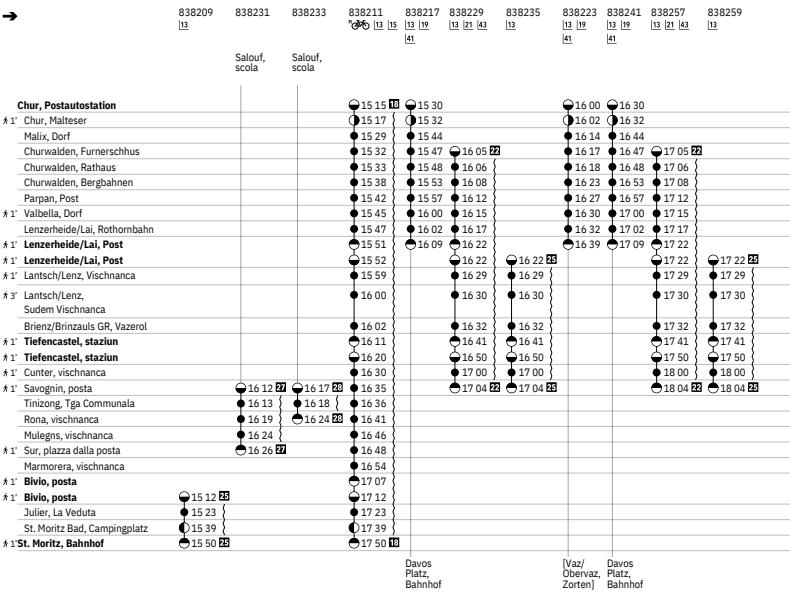

90.182 Chur - Lenzerheide - Bivio - Julier - St. Moritz

Stand: 9. Dezember 2025